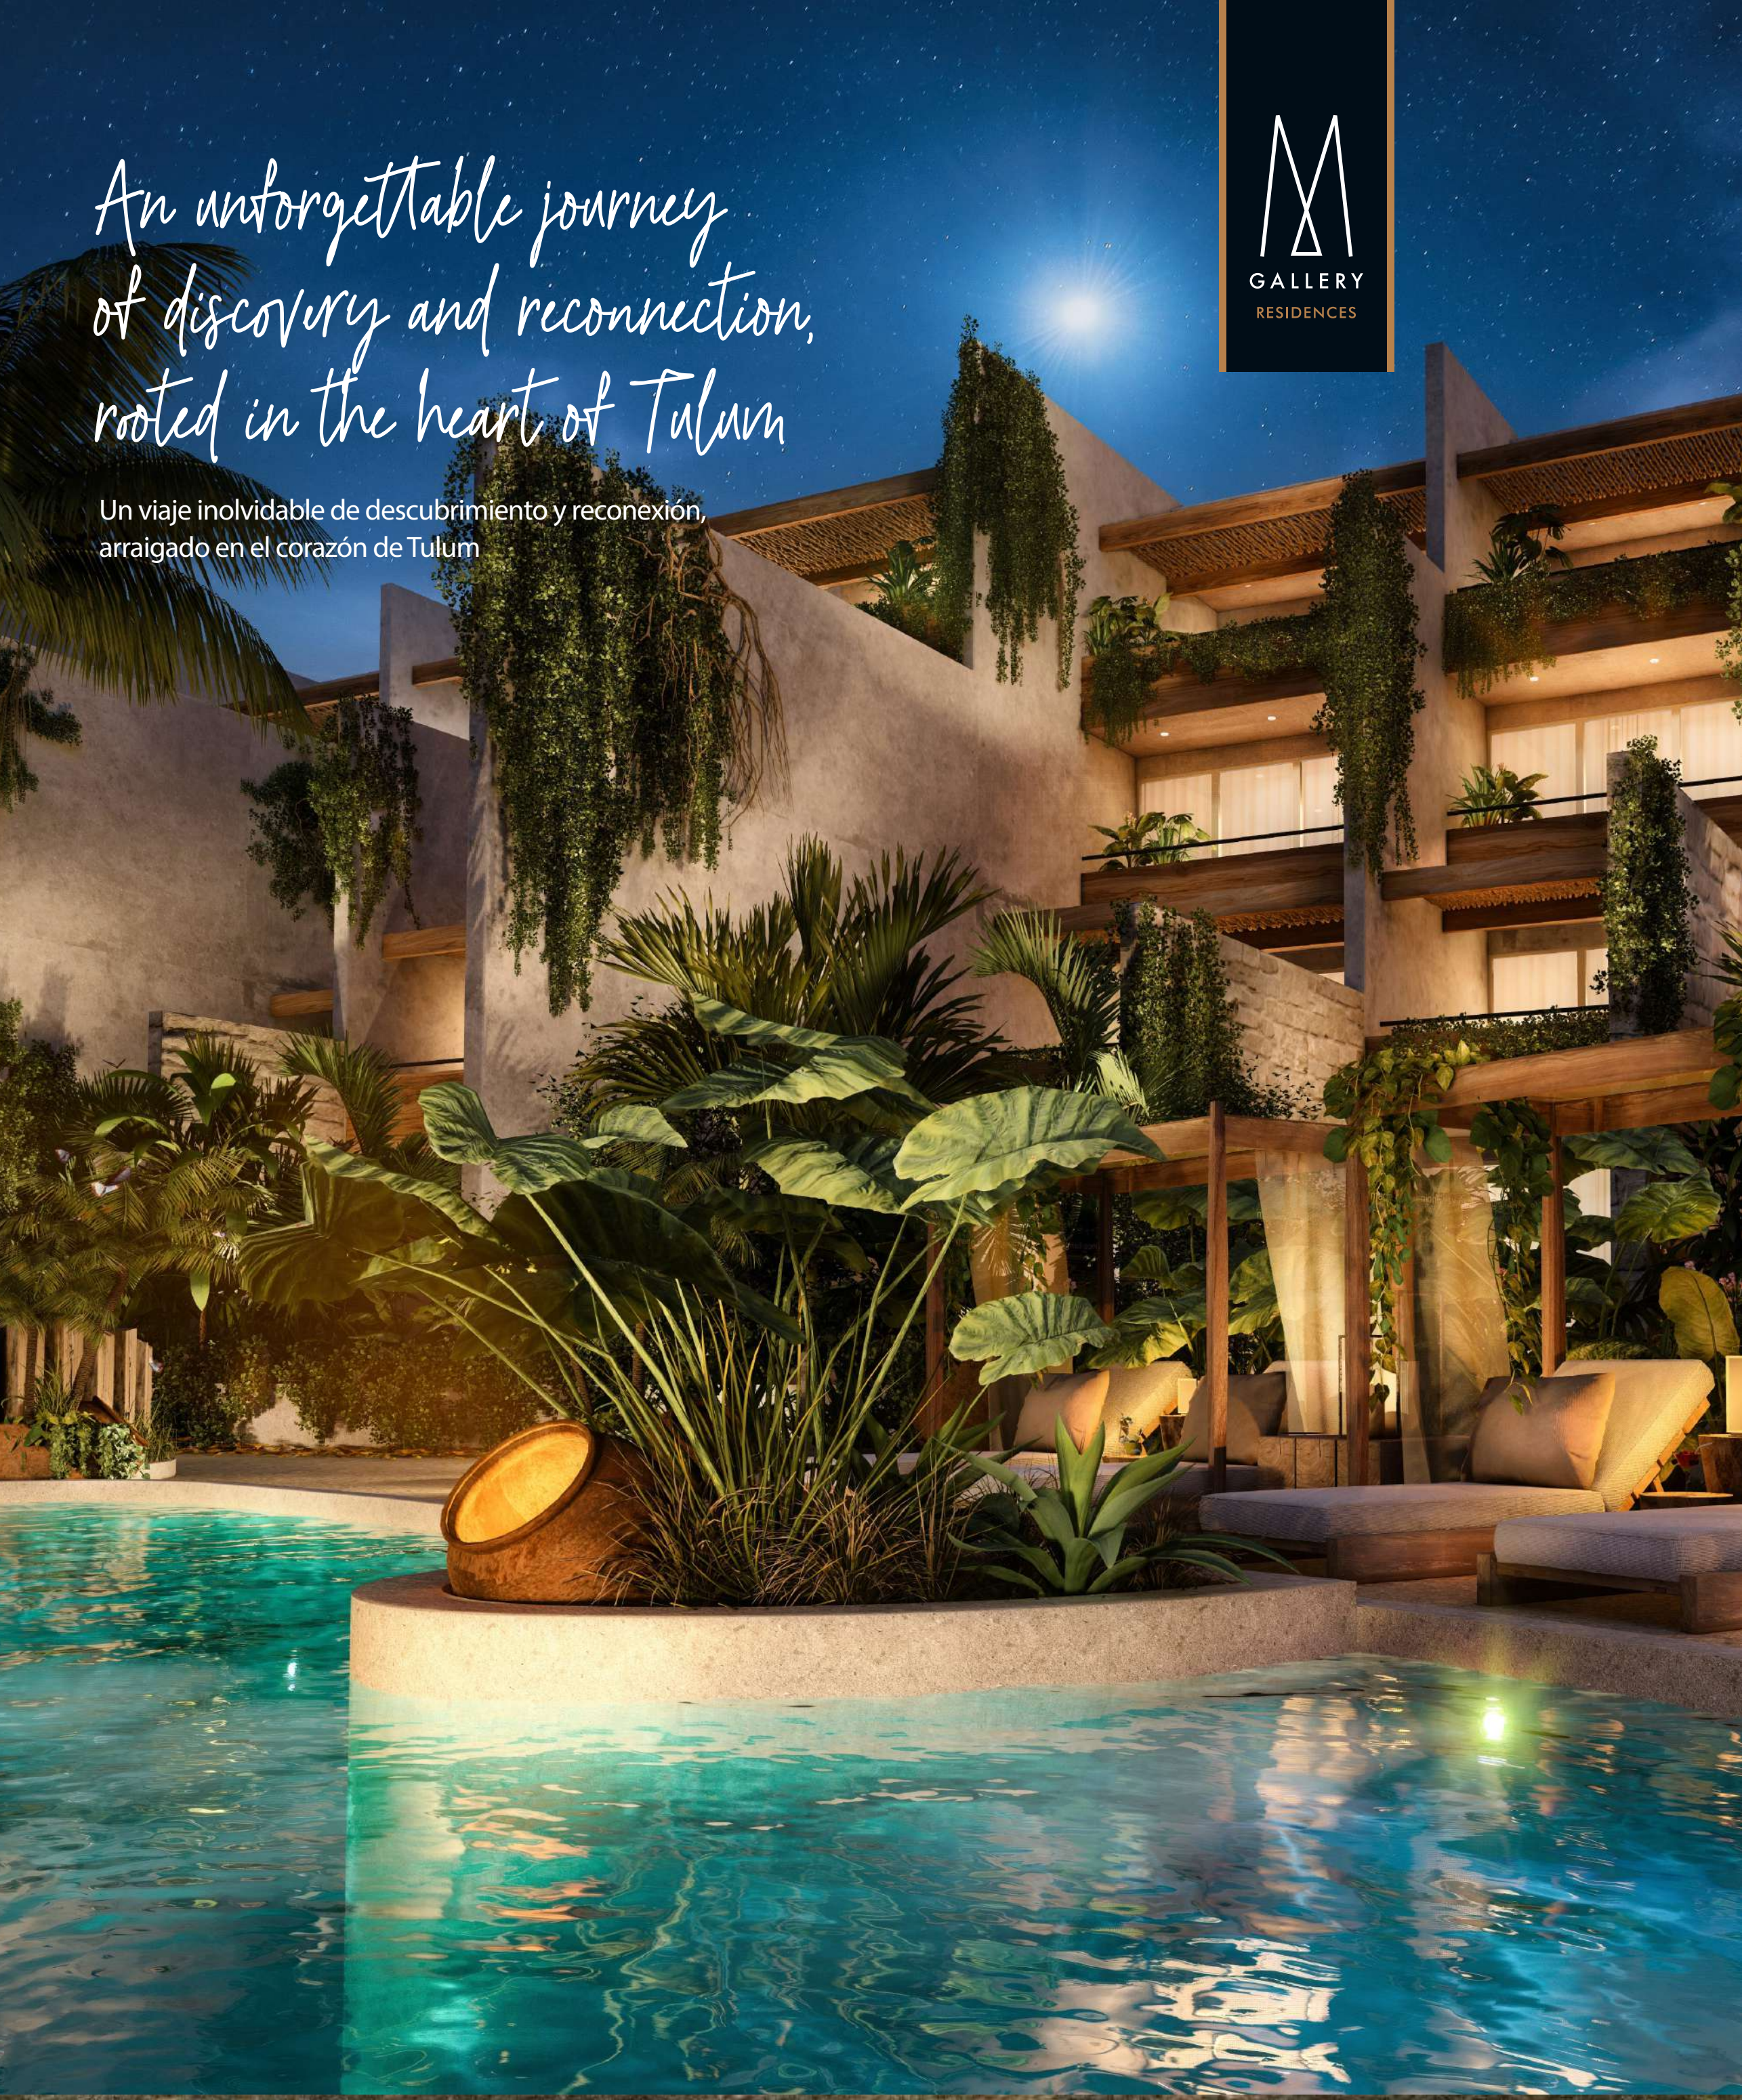

*An unforgettable journey
of discovery and reconnection,
rooted in the heart of Tulum*

Un viaje inolvidable de descubrimiento y reconexión,
arraigado en el corazón de Tulum

M
GALLERY
RESIDENCES